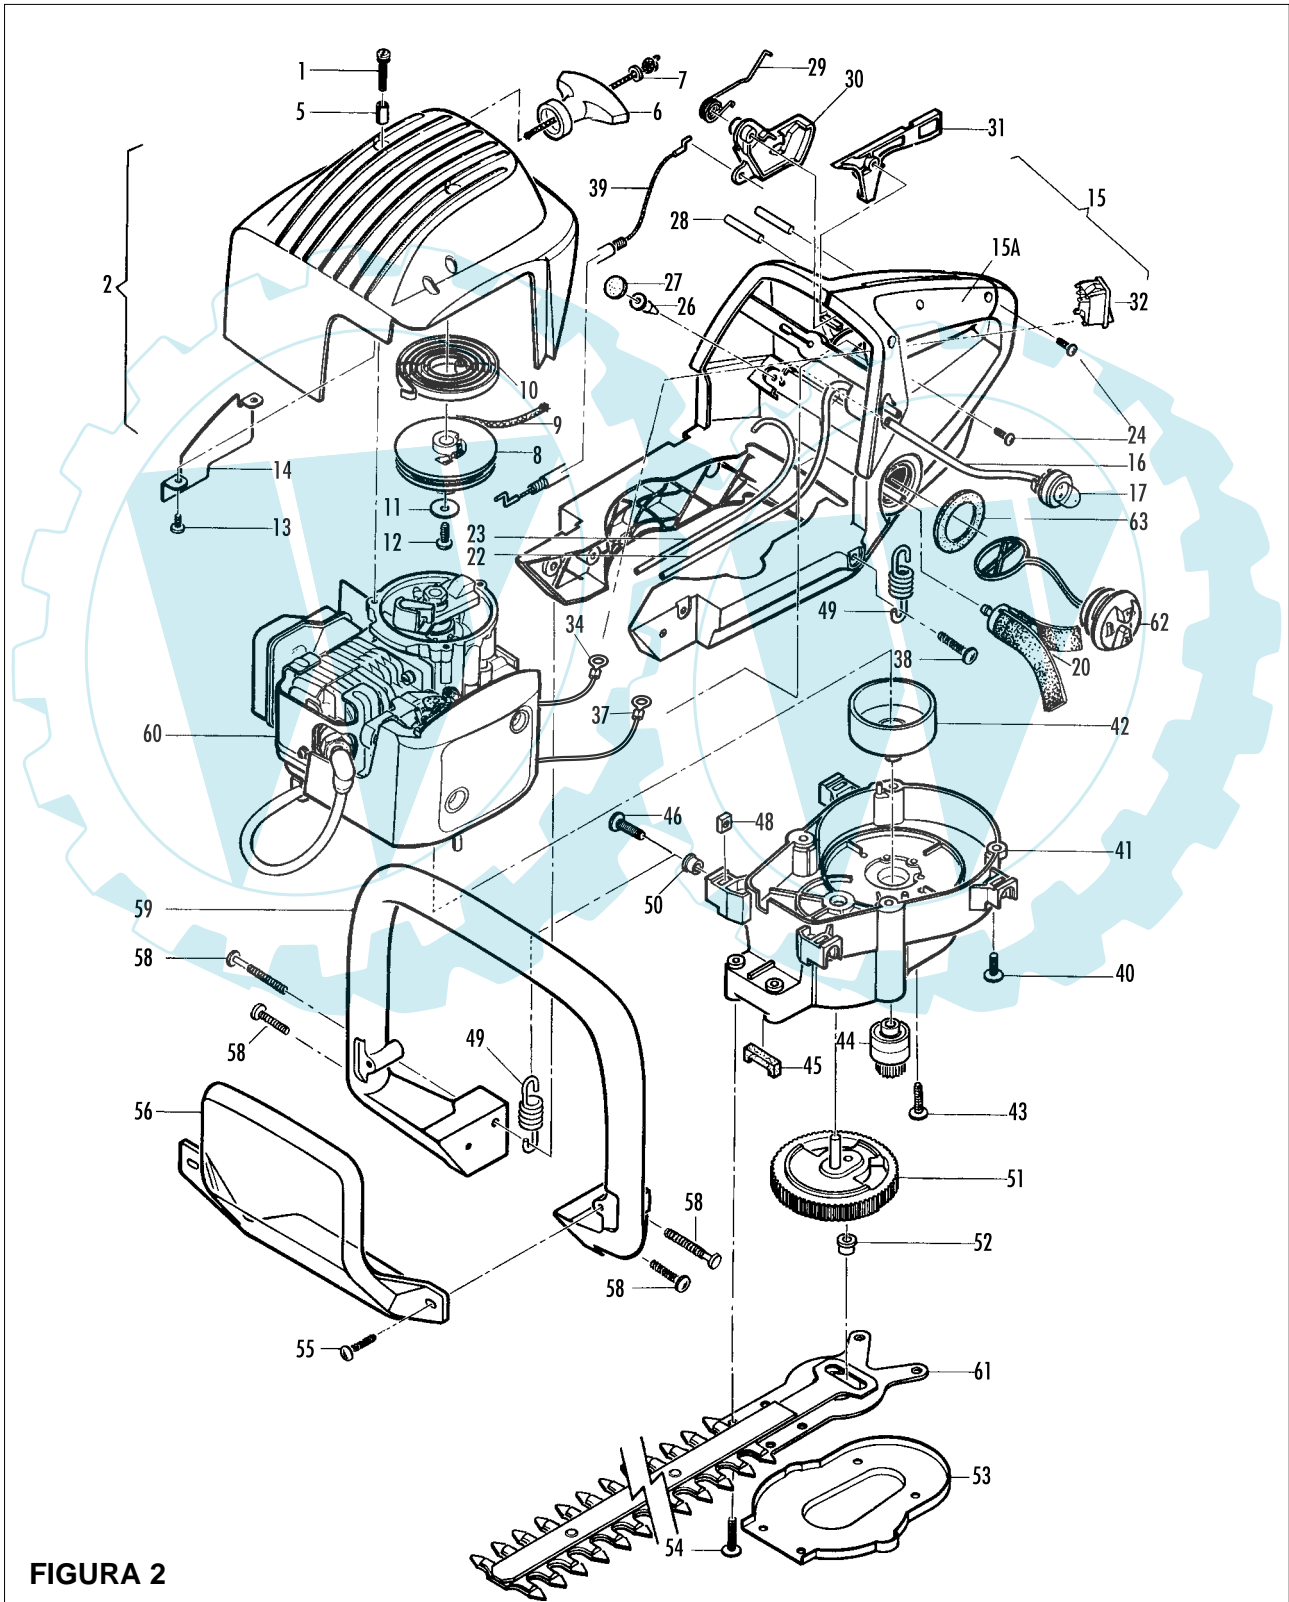

brand	MC CULLOCH - PARTNER

date	NOV/02	SHEET 1/4

Model	Prefix
VIRGINIA MH 542 - MH 555	07
PARTNER HG 17- HG 22	07
BRICOMARCHE BMTH 2555	07

Product number
953900128 - 953900129
953900213 - 953900180
953900262